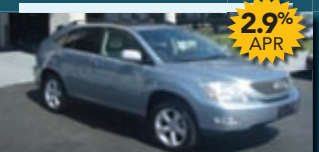

ST# AR030A **\$34,990**

2.9%
APR

05 LEXUS LS430

- Navigation
- Sunroof
- CD

ST# 9PL053 **\$32,990**

2.9%
APR

06 LEXUS RX330

- Leather
- Sunroof
- CD • Only 28,000 Miles