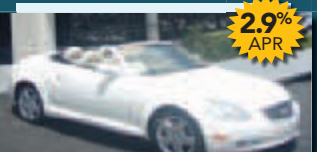

03 LEXUS SC430

- Navigation
- Chrome Wheels

ST# 8G052B **$29,990**

2.9%
APR