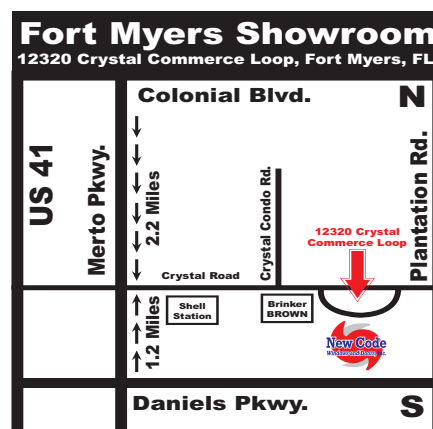

With the New Code® Invincible Series Vinyl Impact Resistant Windows

New Code® will replace your outdated windows and doors and secure your home with our *storm tested*, impact resistant products. Our *Best Value Guarantee* and *Glass Breakage Guarantee* provide you with winning odds against the storms Mother Nature deals out. Call now to set up your free in-home consultation, and stop gambling with your greatest investment!

**NO STRESS, NO WORK, NO HASSLE, NO SHUTTERS!
PERMANENT HURRICANE AND SECURITY
PROTECTION 24/7**

**Call Us to Schedule a
FREE IN-HOME Consultation
239-936-9900**

Stop By One of Our Showrooms

**Fort Myers Showroom Hours:
Mon.-Fri.: 8am to 5pm - Sat. by Appt.**

**Naples/Marco Showroom Hours:
Mon. - Fri.: 10am to 2pm - Sat. by Appt.**

**239-936-9900
800-428-8670**