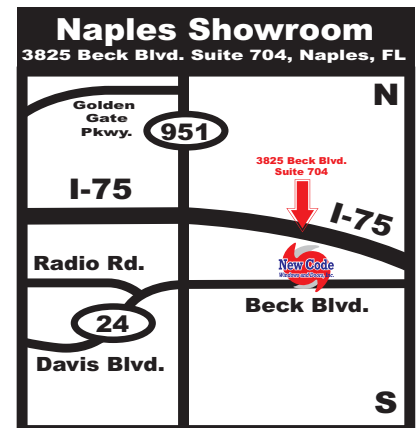

**239-325-4040
800-428-8670**

WINDOWS • ENTRY DOORS • SLIDING GLASS DOORS • LANAI ENCLOSURES • FRENCH DOORS