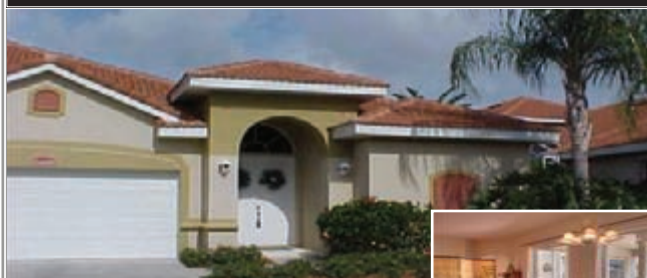

Open House Sat 1-3pm

Ft. Myers - 4BD/3BA
Stunning Courtyard Pool Home-\$279,900
Call Gary Mills - 826.0140

"WOW" in Heritage Cove

S. Ft. Myers - 2BD & Den/2BA
Spectacular Heated Pool & Spa
\$299,000 Call Tim Kennedy - 823.0208

Priced to Sell Now!

S. Ft. Myers - 2BD/2BA
Newer Appliances & A/C - \$94,900
Call Tim Kennedy - 823.0208

Penthouse

Sanibel - 2BD/2BA
Large Pool, Tennis & Shuffleboard
\$789,500 Call Jim Hall - 472.5187 x 215

Bell Tower Park

Open House Sun 1-3pm

14052 Bently Circle

S. Ft. Myers - 3BD/3BA
Guest Cabana - Courtyard Home - \$369,000
Call Sally Hunt - 470.4226

Nostalgic Victorian Estate

Alva - 4BD/3BA
Over 4 Acres - \$675,000
Call Liz Kinsey - 489.1100 x 121

Affordable Waterfront Home

N. Ft. Myers - 2BD/2BA
On a Quiet Cul-de-sac - \$189,000
Call Bari Fischer - 489.1100 x 181

Completely Remodeled Doll House

Ft. Myers - 2BD/2BA
Stand Alone Villa - \$194,500
Call Florie Gage - 938.6515