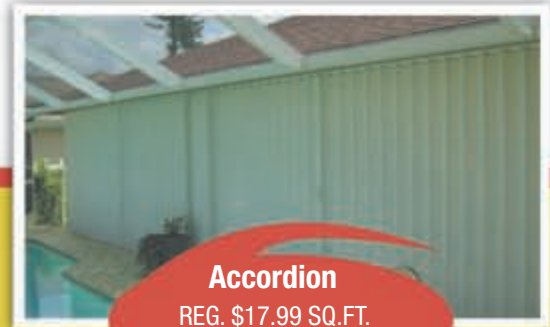

Time Is RUNNING OUT!

ONLY **17** DAYS LEFT UNTIL THE SALE IS OVER

Accordion
REG. \$17.99 SQ.FT.
SALE \$14.03 SQ.FT.

24 Gauge Panel
REG. \$4.99 SQ.FT.
SALE \$3.89 SQ.FT.

Clear Lexan
REG. \$13.99 SQ.FT.
SALE \$10.91 SQ.FT.

Roll Up
REG. \$29.99 SQ.FT.
SALE \$23.39 SQ.FT.

Hurricane Armor Direct Mount
REG. \$11.99 SQ.FT.
SALE \$9.36 SQ.FT.

Hurricane Armor Roll Up
REG. \$22.99 SQ.FT.
SALE \$17.93 SQ.FT.

Bahama
REG. \$26.99 SQ.FT.
SALE \$21.05 SQ.FT.