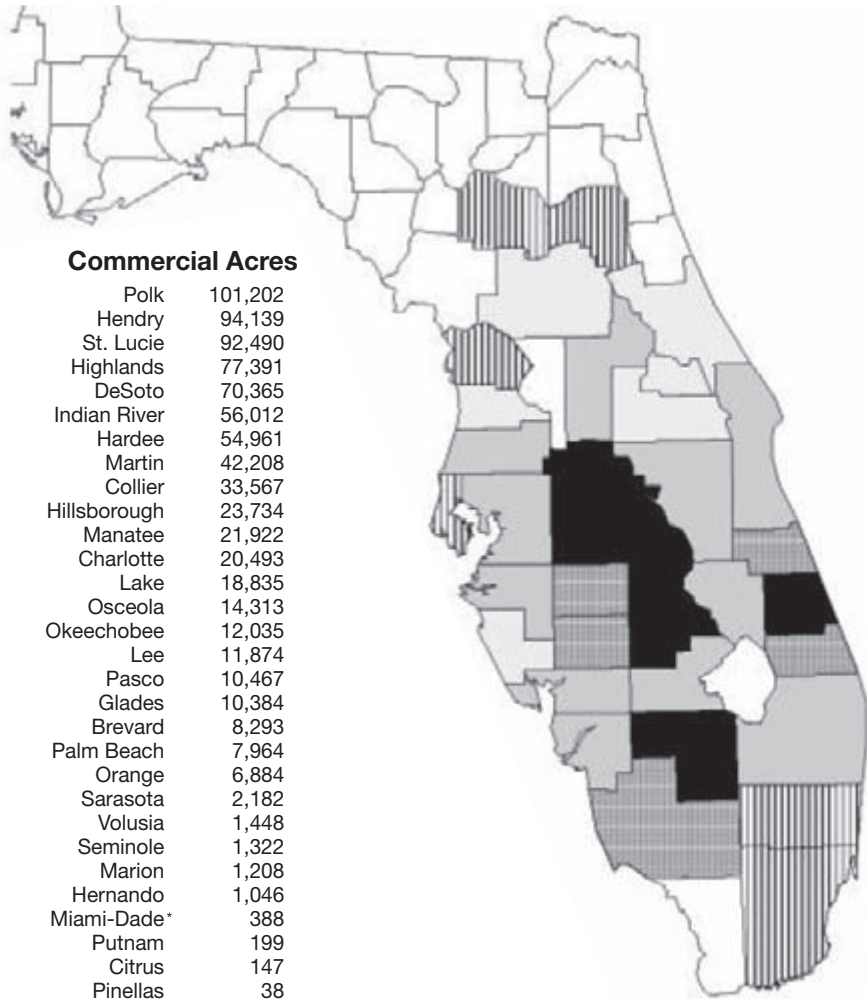

Citrus production by county

Commercial Acres

Polk	101,202
Hendry	94,139
St. Lucie	92,490
Highlands	77,391
DeSoto	70,365
Indian River	56,012
Hardee	54,961
Martin	42,208
Collier	33,567
Hillsborough	23,734
Manatee	21,922
Charlotte	20,493
Lake	18,835
Osceola	14,313
Okeechobee	12,035
Lee	11,874
Pasco	10,467
Glades	10,384
Brevard	8,293
Palm Beach	7,964
Orange	6,884
Sarasota	2,182
Volusia	1,448
Seminole	1,322
Marion	1,208
Hernando	1,046
Miami-Dade*	388
Putnam	199
Citrus	147
Pinellas	38
Alachua	21
Broward	8
Total	796,540

*Data as of October 2002

COURTESY FLORIDA AGRICULTURAL STATISTICS SERVICE

Florida is the largest producer of citrus in the United States, worth about \$9 billion annually. About 165,000 acres of citrus is produced in the five counties of Southwest Florida (Lee, Collier, Hendry, Charlotte and Glades). That's about 25 percent of the total industry.