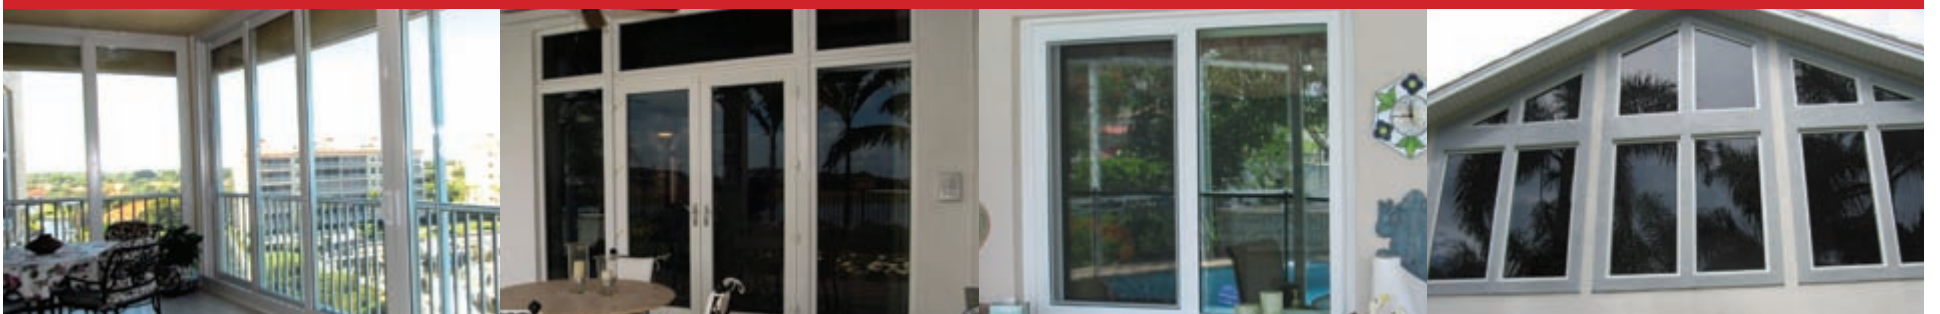

INTRODUCTORY LIMITED OFFER

20% OFF

No Payments/Deferred Interest Until **January 2009!**

Call Today for a **FREE IN HOME ESTIMATE**

n Daniels go North on Metro Pkwy. 1.2 miles, turn right (east) n Crystal Drive and turn right on Crystal Commerce Loop.

FORT MYERS
Call or Visit our Showroom at
12320 Crystal Commerce Loop., Ft. Myers, FL 33966
239-936-9900
800-428-8670

NAPLES/MARCO ISLAND
Call or Visit our Showroom at
3825 Beck Blvd. Suite 704, Naples, FL 34114
239-325-4040

www.newcodewindows.com

For Your Convenience Fort Myers & Naples Showroom Locations OPEN SATURDAYS 10 AM - 4 PM