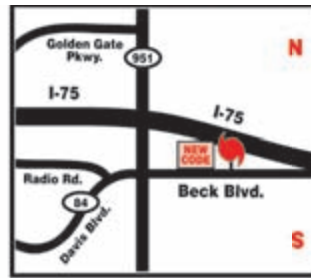

NAPLES/MARCO ISLAND
Call or Visit our Showroom at
3825 Beck Blvd. Suite 704, Naples, FL 34114
239-325-4040

www.newcodewindows.com

For Your Convenience Fort Myers & Naples Showroom Locations OPEN SATURDAYS 10 AM - 4 PM