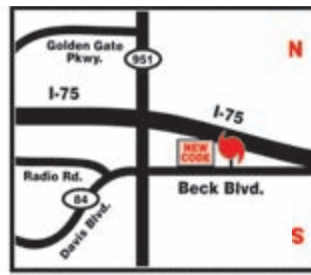

No Shutters Required!

Limited
Time Offer:
FREE
IMPACT RESISTANT
ENTRY DOOR
WITH WHOLE HOUSE PURCHASE
OF WINDOWS AND DOORS

Call Today for a **FREE IN HOME ESTIMATE**

n Daniels go North on Metro Pkwy. 1.2 miles, turn right (east)
n Crystal Drive and turn right on Crystal Commerce Loop.

FORT MYERS
Call or Visit our Showroom at
12320 Crystal Commerce Loop., Ft. Myers, FL 33966
239-936-9900
800-428-8670

Take exit 101 for CR-951 toward SR-84/Naples/Marco Island - go 0.4 mi. Keep
right at the fork, follow signs for CR-951 S/SR-84 W/Naples/Marco Island and
merge onto CR-951 S/Collier Blvd - go 0.3 mi S. Turn left at Beck Blvd - go 0.7 mi