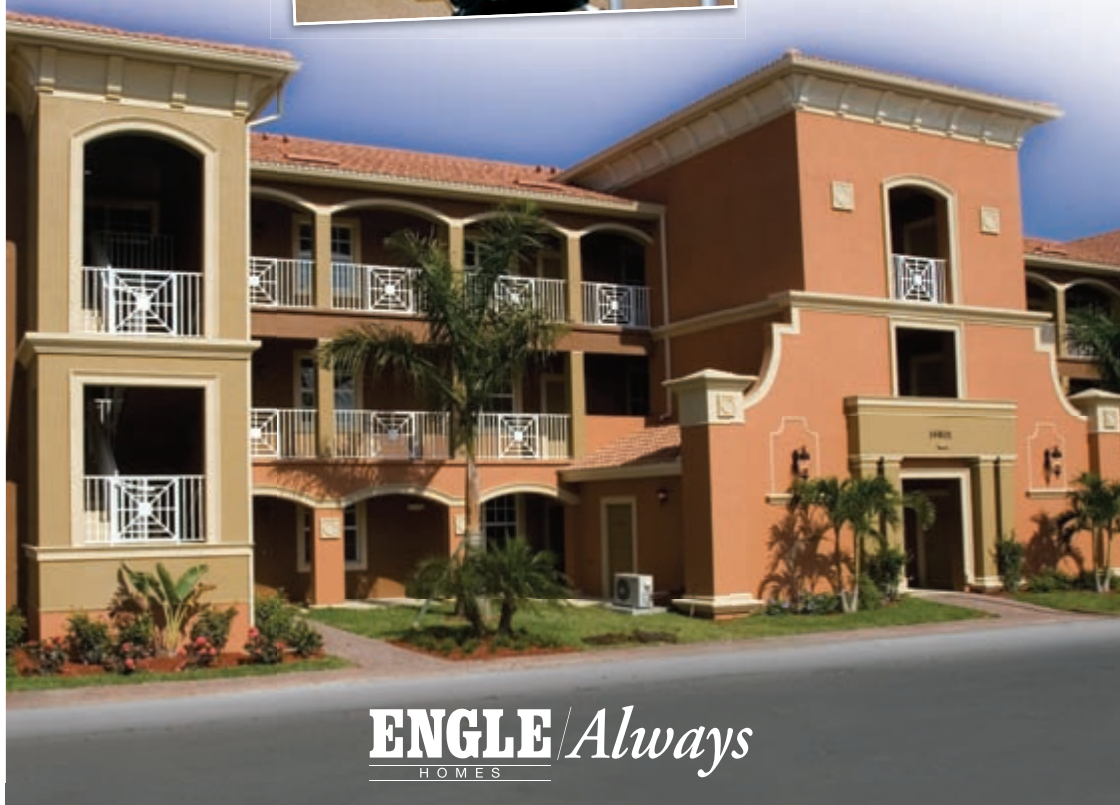

REFLECTION KEY

Homes from $139,900 | Models Open Daily
Monday – Saturday, 10 a.m. – 6 p.m. | Sunday 11 a.m. – 5 p.m.
14801 Reflection Key Circle | #215 | Fort Myers, Florida 33907
239.334.1386 | 888.879.1319 | MyReflectionKey.com

ENGLE / Always
HOMES