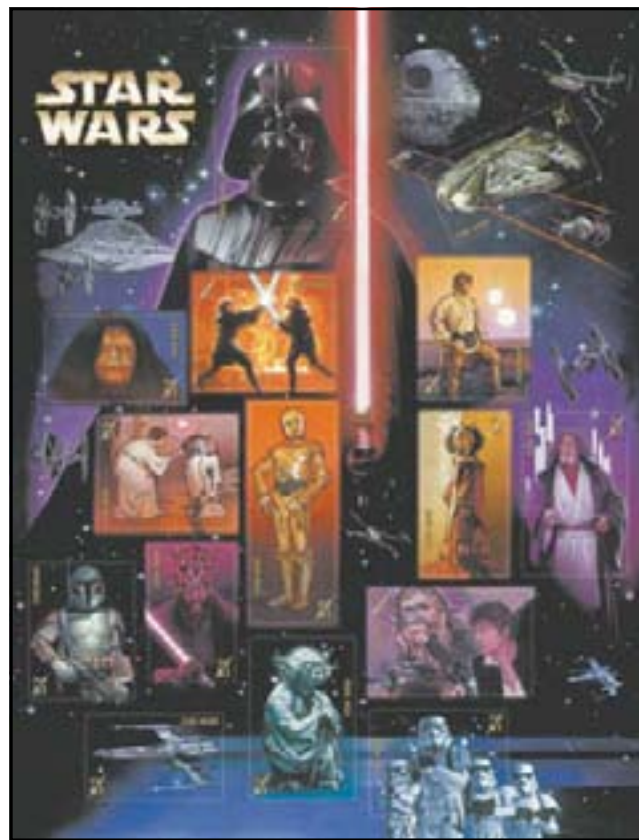

Seafood • Butchershop • Wine Emporium
Bakery • Cheese • Groceries • Dinners-to-Go

1765 San Carlos Blvd. • Fort Myers
239.482.6765
www.sandybutler.com

Star Wars stamps available at Post Office

In conjunction with the 30th anniversary of the first Star Wars film, the U. S. Postal Service is issuing 41-cent, Star Wars commemorative stamps in 15 designs. The stamps are on sale nationwide. Image artwork is by longtime Star Wars poster artist Drew Struzan; the stamps were designed by Terrence McCaffrey and William J. Glicker, Jr., of the U.S. Postal Service.

The pressure sensitive sheet of 15 stamps shows familiar characters and vehicles from the most successful and popular epic adventure of all time: Darth Vader, Luke Skywalker, Han Solo and Chewbacca, Princess Leia Organa and R2-D2, C-3PO, Yoda, Obi-Wan Kenobi, Emperor Palpatine, Stormtroopers, Boba Fett, Millennium Falcon, X-wing starfighter, Queen Padme Amidala, Obi-Wan Kenobi and Anakin Skywalker, and Darth Maul.

The selvaige includes the Star Wars logo and background images of a space battle, including a Star Destroyer, TIE fighters, X-wing starfighters, and the second Death Star as shown under construction in Star Wars: Episode VI, Return of the Jedi. The background also includes the lightsaber-wielding form of Darth Vader, whose helmet comprises the largest of the 15 shapes. The back of the souvenir sheet includes extensive text describing the dramatic roles that each featured character or vehicle plays in the Star Wars saga.