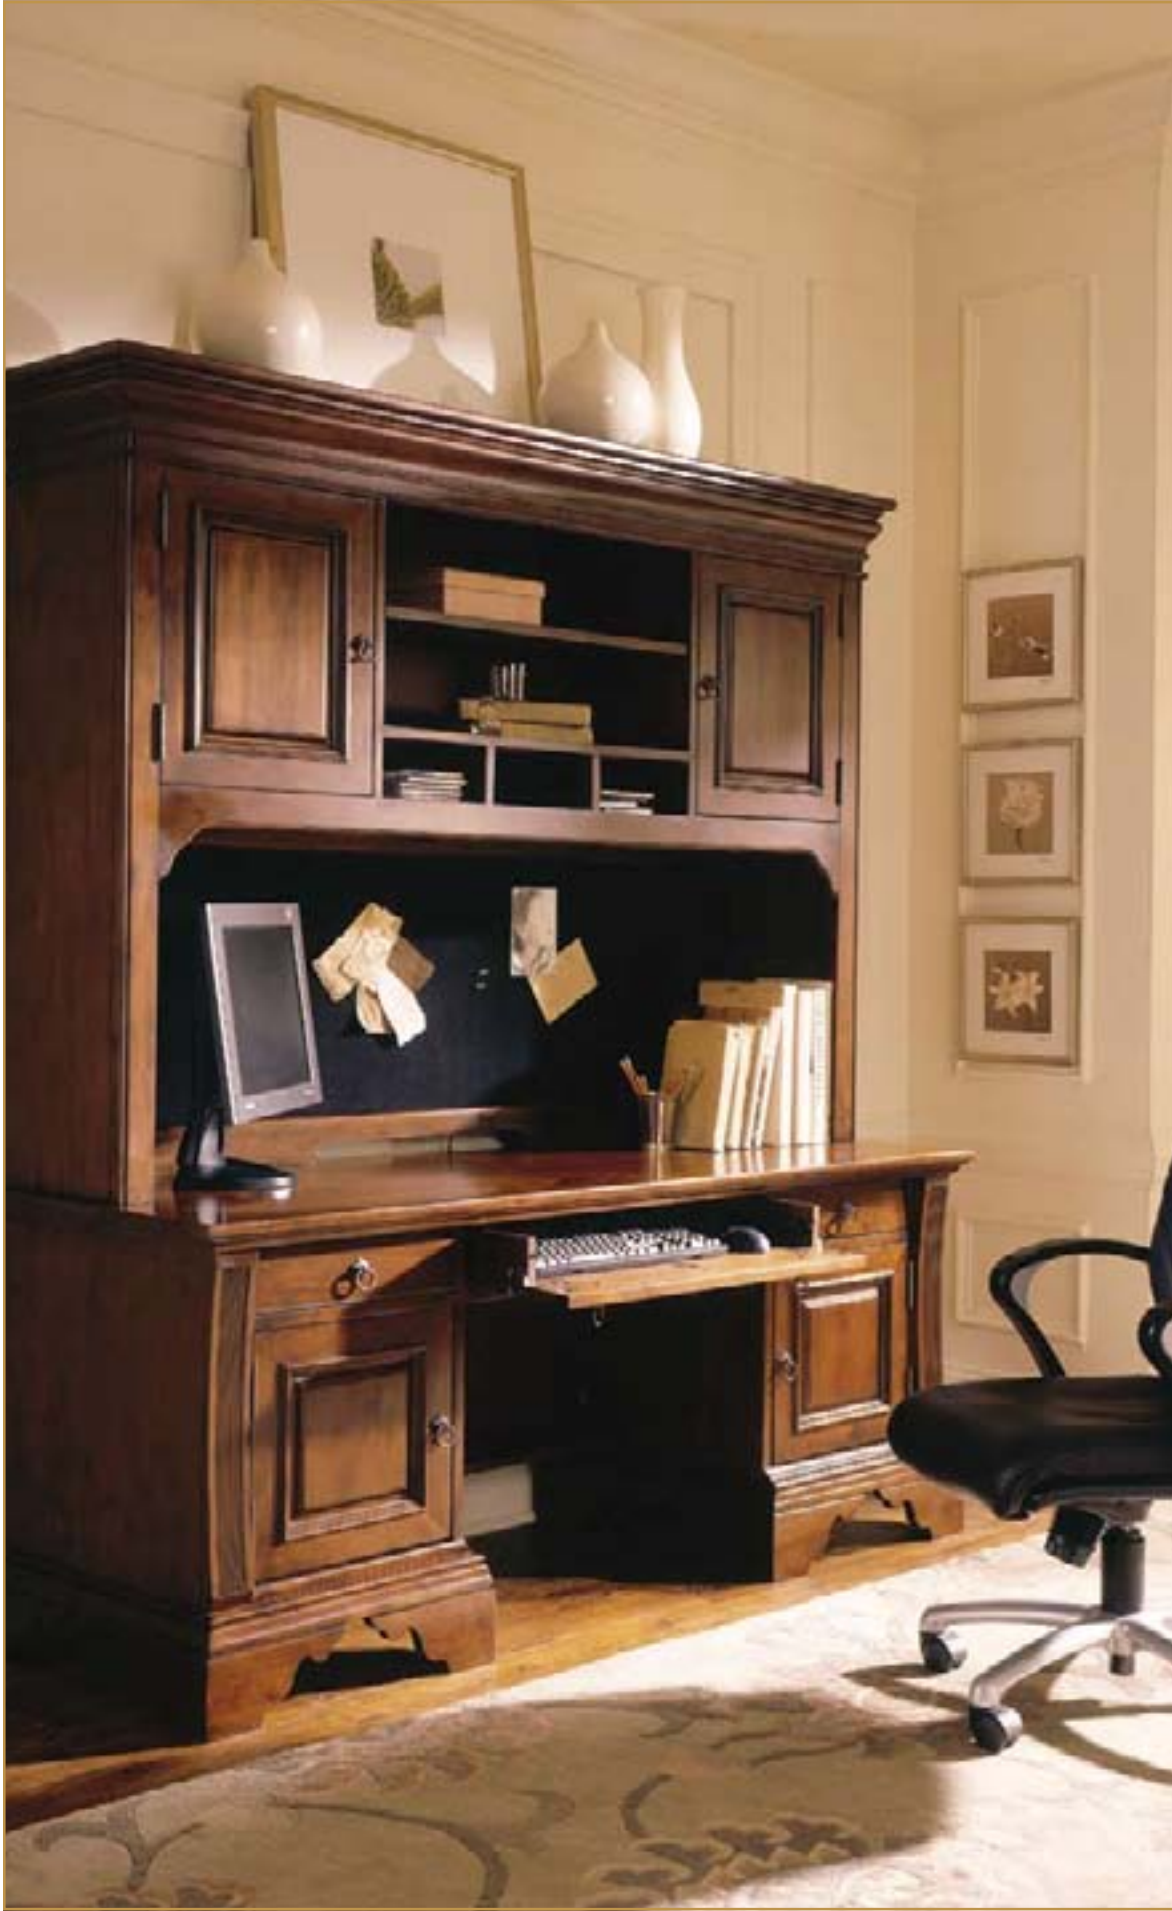

## KESWICK HOME OFFICE COLLECTION SOLID WOOD SINCE 1946

*Credenza by Kincaid®*

*Lateral File by Kincaid®*

*Executive Desk by Kincaid®*

*Executive Desk by Kincaid®*

## KESWICK-CLASSIC ENGLISH MANOR

The Keswick collection of "LAURA ASHLEY HOME" combines the rich tradition of English craftsmanship with a touch of Louis Phillipe style to add classic grace. Crafted in solid hardwoods the collection features the shaped upper drawers synonymous with Louis Phillipe, while utilizing traditional pilasters and a raised base more in keeping with English country. Bold beds, fashionable mirrors and the texture of leather and marble add to the elegant ambiance of Keswick. Cases are designed for both beauty and function, with hefty proportions that yield generous storage space. A rich auburn finish accents the beautiful grain of the solid wood and will work well with any decor.