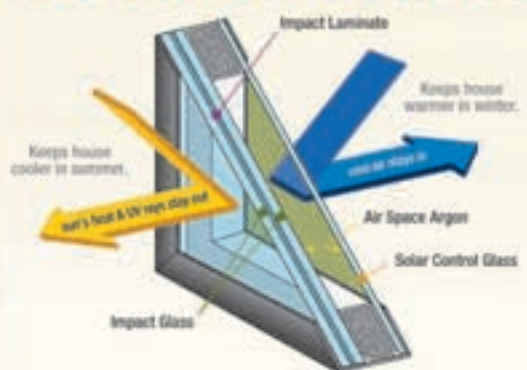

Introducing the **INVINCIBLE!** Product Line

NEW FOR 2007!

SAVE MONEY WITH OUR SMART BUYERS PROGRAM

FINANCING PROGRAMS WITH LOW OR 0% INTEREST

FEATURING 12 MONTHS SAME AS CASH*

*NO PAYMENT REQUIRED FOR 12 MONTHS AFTER JOB COMPLETION

ASK ABOUT OUR LOW PRICE GUARANTEE

*With Approved Credit

NEW CODE'S EXCLUSIVE SMARTGLASS